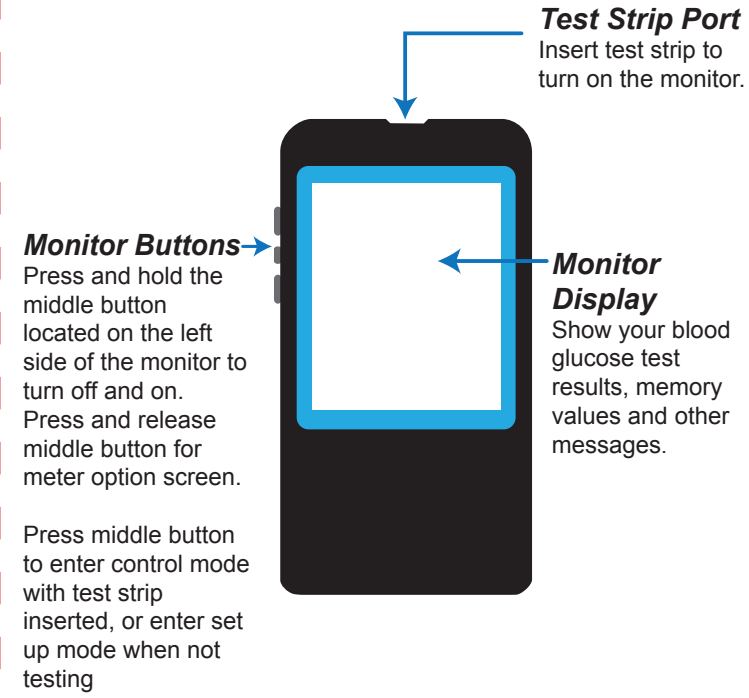

Embrace TALK

Blood Glucose Monitoring System

Sistema de Medidor de Glucosa en La Sangre

Quick Reference Guide

Embrace TALK Monitor

Front of the Embrace TALK Monitor

Embrace TALK Monitor

Back of the Embrace TALK Monitor

Setting Date and Time

Preparing Your Lancing Device

Testing Your Blood Glucose

Note

- Please refer to the Embrace TALK instruction manual for more complete and detailed instructions and important safety warnings.

Testing Your Blood Glucose

Recalling Memory

Problem Solving

Problem Solving