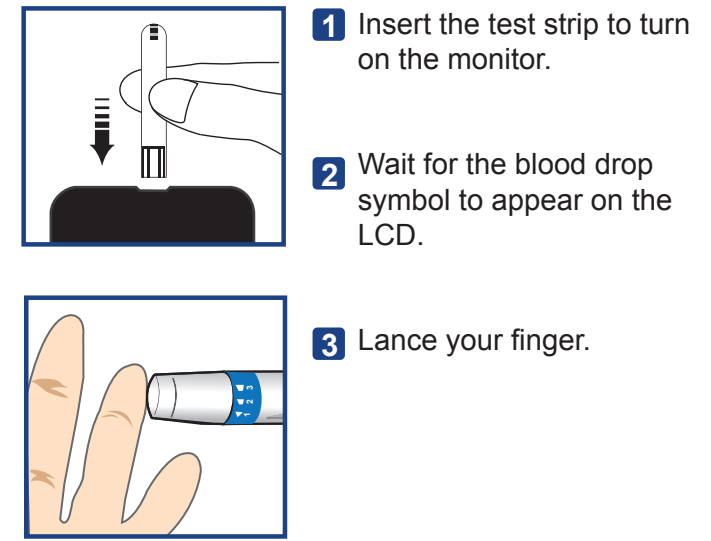

Embrace TALK

Blood Glucose Monitoring System

Sistema de Medidor de Glucosa en La Sangre

Quick Reference Guide

Embrace TALK Monitor

Front of the Embrace TALK Monitor

Embrace TALK Monitor

Back of the Embrace TALK Monitor

Setting Date and Time

Preparing Your Lancing Device

Testing Your Blood Glucose

Note

- Please refer to the Embrace TALK instruction manual for more complete and detailed instructions and important safety warnings.