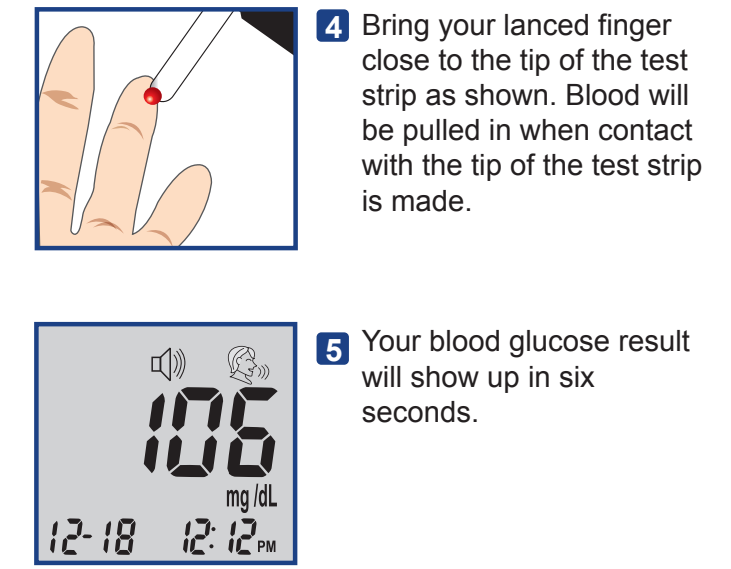

Embrace TALK

Blood Glucose Monitoring System

Sistema de Medidor de Glucosa en La Sangre

Quick Reference Guide

Embrace TALK Monitor

Front of the Embrace TALK Monitor

Embrace TALK Monitor

Back of the Embrace TALK Monitor

Setting Date and Time

Preparing Your Lancing Device

Testing Your Blood Glucose

Note

- Please refer to the Embrace TALK instruction manual for more complete and detailed instructions and important safety warnings.

Testing Your Blood Glucose

Recalling Memory

Problem Solving

Problem Solving