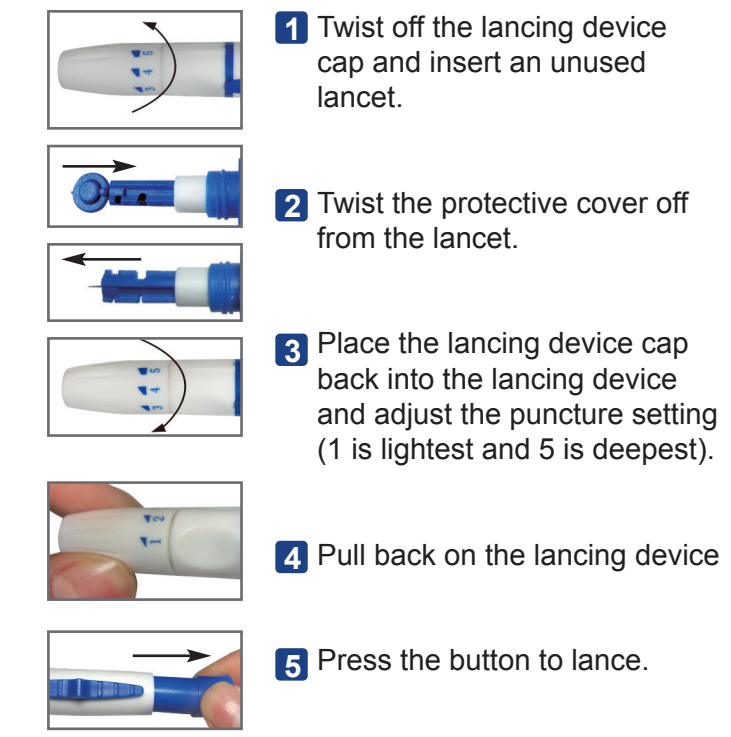

Embrace TALK

Blood Glucose Monitoring System

Sistema de Medidor de Glucosa en La Sangre

Quick Reference Guide

Embrace TALK Monitor

Front of the Embrace TALK Monitor

Embrace TALK Monitor

Back of the Embrace TALK Monitor

Setting Date and Time

Preparing Your Lancing Device

Testing Your Blood Glucose

Note

- Please refer to the Embrace TALK instruction manual for more complete and detailed instructions and important safety warnings.