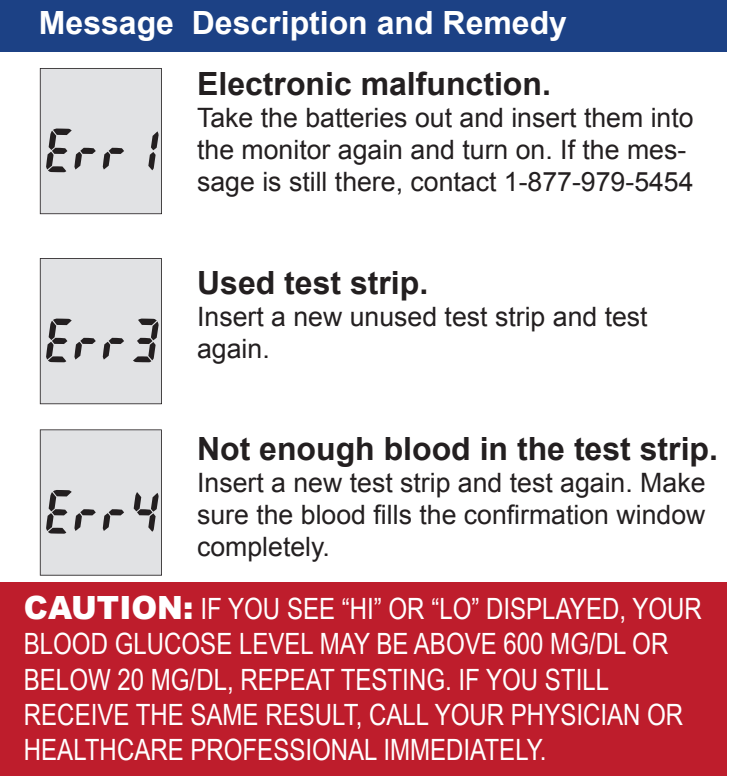

Problem Solving