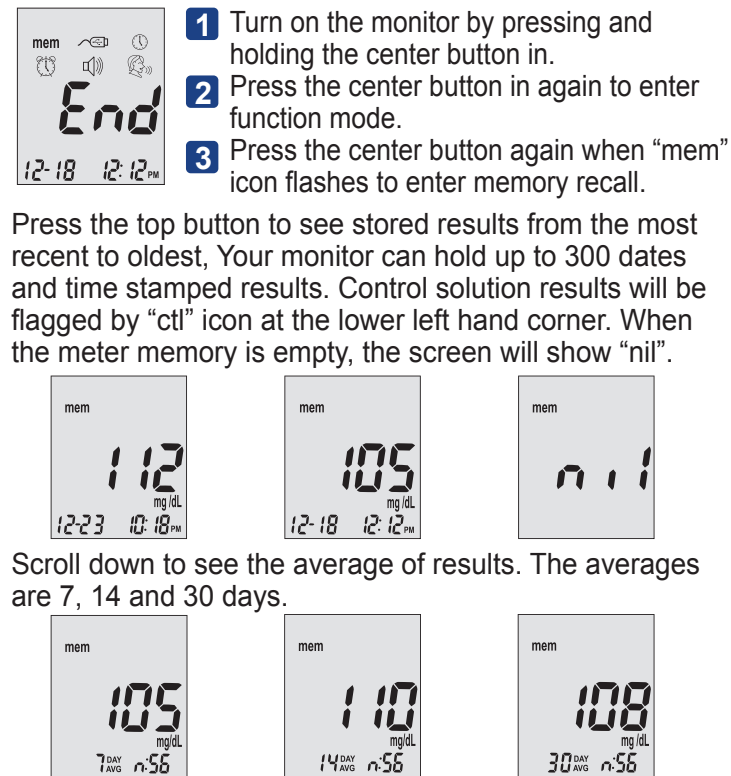

Embrace TALK

Blood Glucose Monitoring System

Sistema de Medidor de Glucosa en La Sangre

Quick Reference Guide

Embrace TALK Monitor

Front of the Embrace TALK Monitor

Embrace TALK Monitor

Back of the Embrace TALK Monitor

Setting Date and Time

Preparing Your Lancing Device

Testing Your Blood Glucose

Note

- Please refer to the Embrace TALK instruction manual for more complete and detailed instructions and important safety warnings.

Testing Your Blood Glucose

Recalling Memory

Problem Solving

Problem Solving