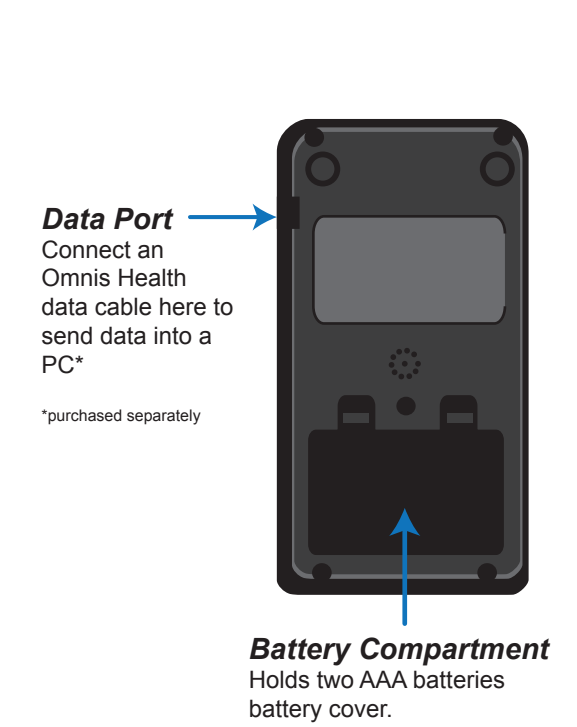

Embrace TALK

Blood Glucose Monitoring System

Sistema de Medidor de Glucosa en La Sangre

Quick Reference Guide

Embrace TALK Monitor

Front of the Embrace TALK Monitor

Embrace TALK Monitor

Back of the Embrace TALK Monitor

Setting Date and Time

Preparing Your Lancing Device

Testing Your Blood Glucose

Note

- Please refer to the Embrace TALK instruction manual for more complete and detailed instructions and important safety warnings.