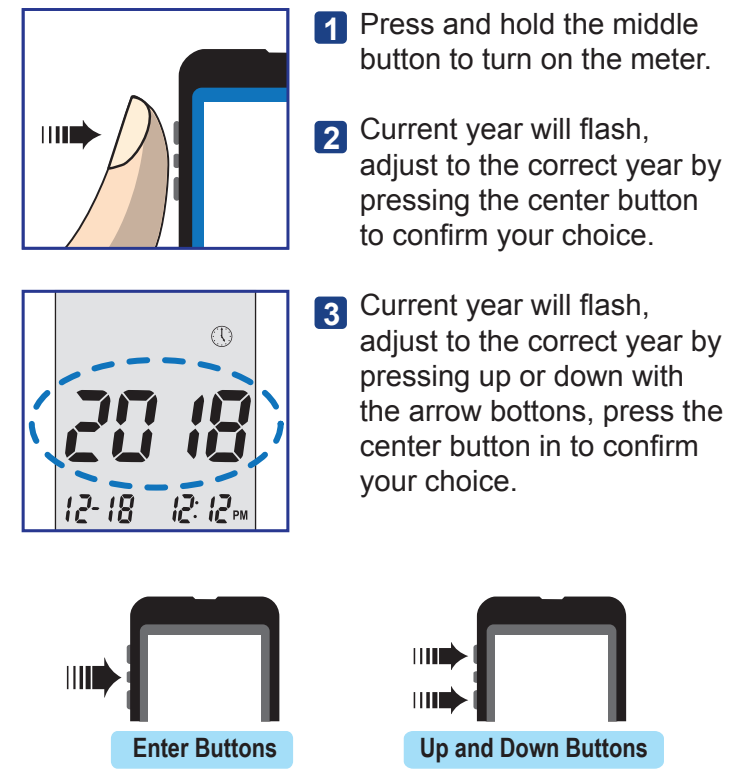

Embrace TALK

Blood Glucose Monitoring System

Sistema de Medidor de Glucosa en La Sangre

Quick Reference Guide

Embrace TALK Monitor

Front of the Embrace TALK Monitor

Embrace TALK Monitor

Back of the Embrace TALK Monitor

Setting Date and Time

Preparing Your Lancing Device

Testing Your Blood Glucose

Note

- Please refer to the Embrace TALK instruction manual for more complete and detailed instructions and important safety warnings.